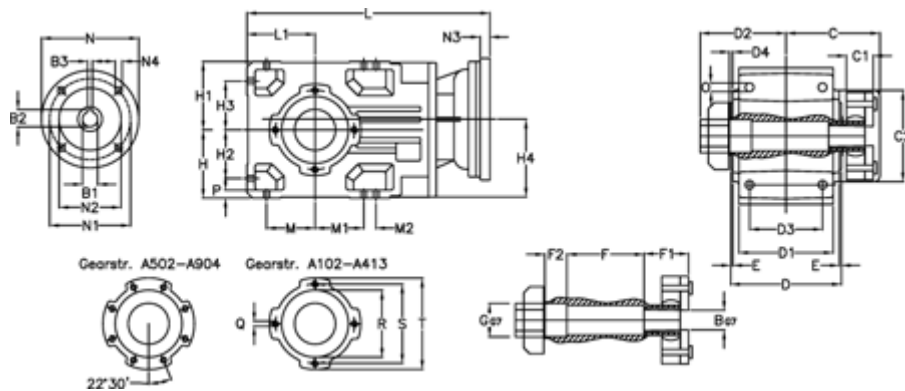

Article number: 296003513636220

Description: Bevel helical gearbox
A353QF30-136,3-P63B5

Measures

B = 30	D1 = 166	F2 = 53	L = 417.0	N3 = 4
B1 = 11	D2 = 80	G = 42	L1 = 100	N4 = M8x19
B2 = 12.8	D3 = 135	GA = 43	M = 73.0	O = 12.0
B3 = 4	d4 = 5.0	H = 100	M1 = 73.0	P = 11
C = 70.0	Description = A353 QF-xx P63 B5	H1 = 100	M2 = 11	Q = M10x17
C1 = 24	E = 3.5	H2 = 73.0	N = 140	R = 110
C2 = 90.0	F = 12.0	H3 = 73.0	N1 = 115	S = 130
D = 173	F1 = 48.0	H4 = 114.0	N2 = 95	T = 150